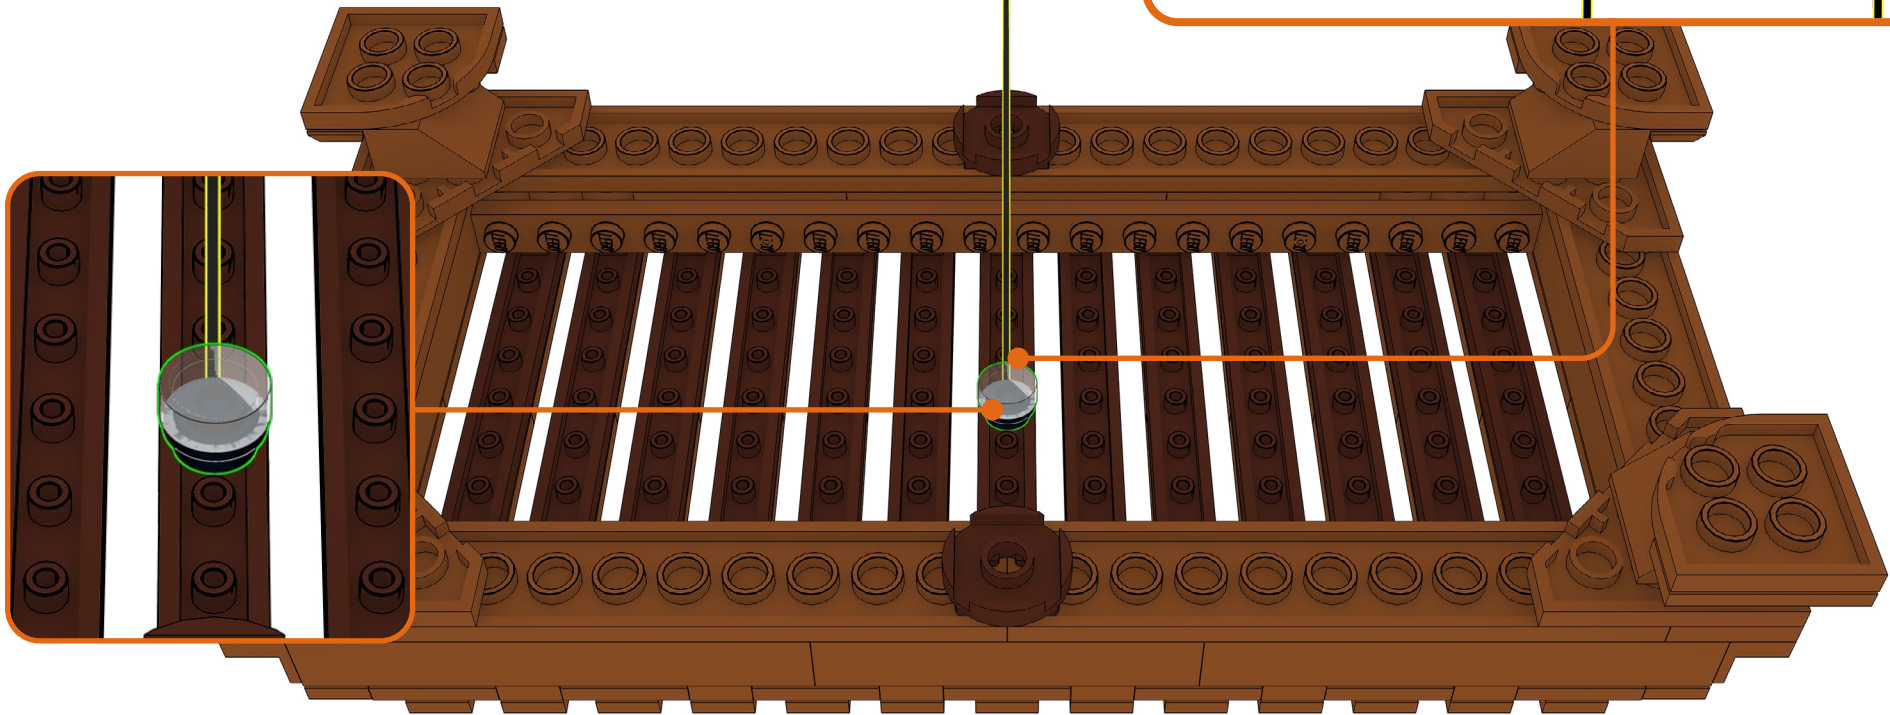

7

1x 1x 1x

AL-WW15
OR
AL-G15
OR
AL-P15

1

2

3